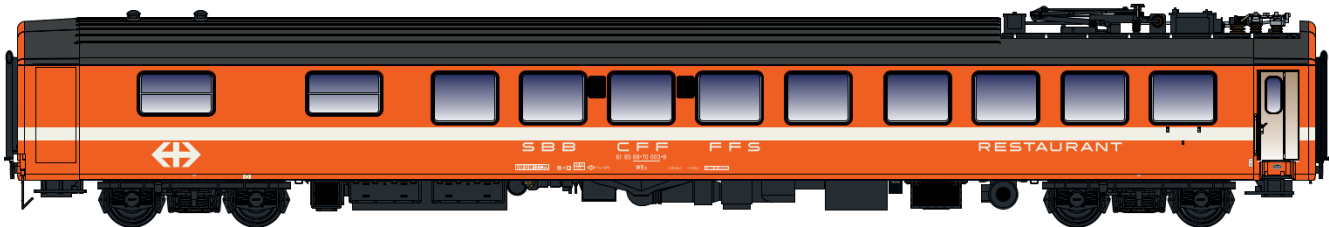

472 006 UIC-X WRm orange, SBB signet, service door without window Ep.IVb