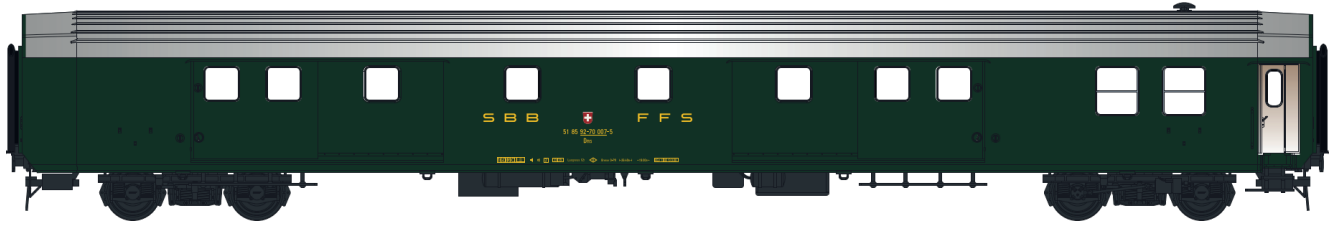

472 002 UIC-X Am green, grey roof, new logo, 9 compartments Ep.IVb

472 003 UIC-X ABm green, old logo, 10 compartments, silver roof Ep.IVa

472 004 UIC-X Bm green, old logo, 12 compartments, silver roof Ep.IVa

472 007 UIC-X Bm green, old logo, 12 compartments, grey roof Ep.IVb

472 008 UIC-X Bm green, new logo, 11 compartments, greyroof Ep.IVb

UIC-X SBB CFF FFS

Nouvelle référence / Neue Referenzen / New references / Nieuwe referenties