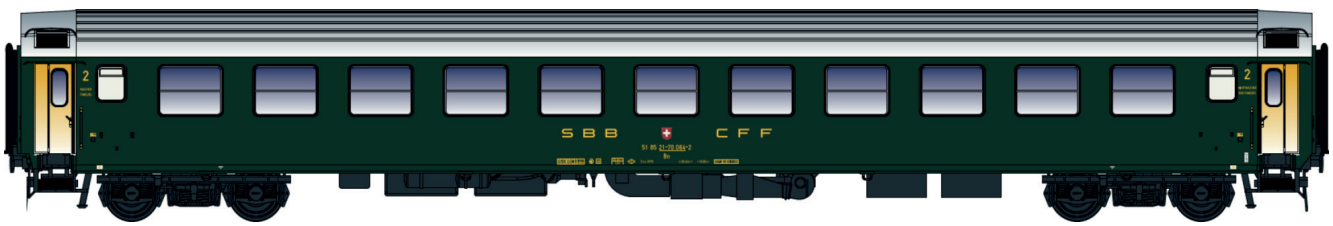

472 007 UIC-X Bm green, old logo, 12 compartments, grey roof Ep.IVb

472 008 UIC-X Bm green, new logo, 11 compartments, greyroof Ep.IVb

UIC-X SBB CFF FFS

Nouvelle référence / Neue Referenzen / New references / Nieuwe referenties

472 009 UIC-X Dms green, old logo, silver roof, pearl beige doors Ep.IVa

472 010 UIC-X Dms green, old logo, grey roof, pearl beige doors Ep.IVa

472 011 UIC-X Bm green, old logo, silver roof, 11 compartments, pearl beige doors Ep.IVa